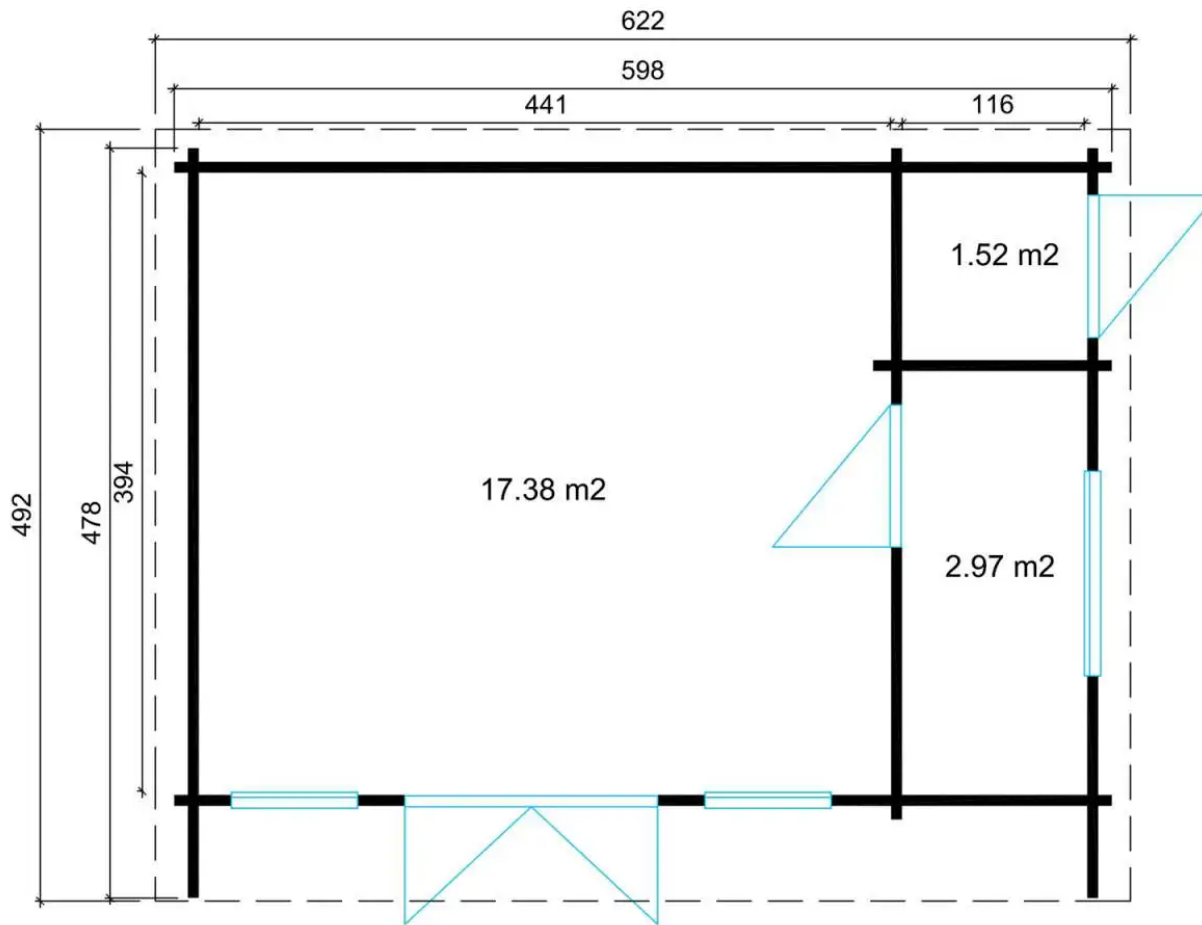

#### Item Description:

External dimensions of the planks: 598 x 478 cm

External dimensions of the wall: 578 x 458 cm

Floor space: 17.38 m<sup>2</sup> + 2.97 m<sup>2</sup> + 1.52 m<sup>2</sup>

Room volume: approx. 65.9 m<sup>3</sup>.