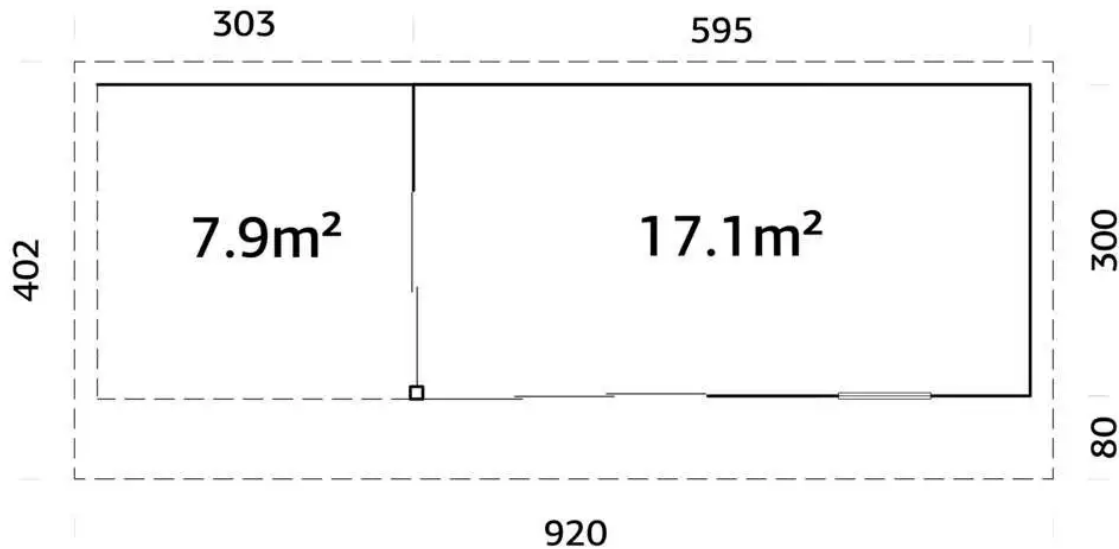

Product details for the Andrea B garden house with annex:

Storm bars provide additional stability (wind protection)

Impregnated foundation timbers protect the garden shed from bad weather

44 mm thick planks with special corner assembly (chalet cut) for wind and rain-proof wall corners

19mm thick tongue and groove profiled solid wood roof and floor boards

laminated wood door frame; low door sill covered in stainless steel

Nordic spruce wood is particularly durable and resistant thanks to its robust solid wood construction

5 years manufacturer's warranty.