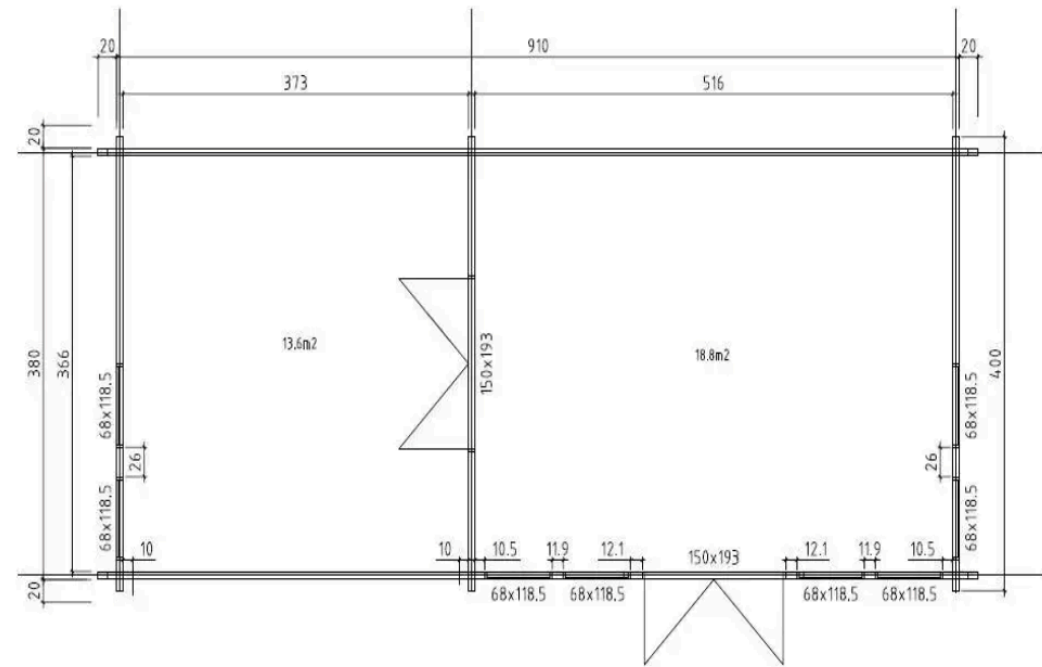

Included in the delivery of the garden shed:

Solid wood roof made of tongue and groove boards
glazing of isoglass doors and windows
High quality premium windows with aluminum water discharges
2x high quality double door with glued laminated timber frame
8x individual openable windows
high quality aluminum door sill
storm rods for protection against wind lock, handle trim & mounting hardware
Delivery in kind (without color treatment)
If crosspieces are included in the delivery of windows or doors, they are delivered separately.
You therefore always have the choice between a classic-looking house with wooden braces/crosses or a more modern house without braces.

Material type
Nordic spruce

Wall thickness (mm)
70

Width, including overhang
(cm)
950

Depth including overhang
(cm)
420

Floor space (m²)
34.58

Total height (cm)
351

Reverse mounting
Yes

Ground
Available as an option