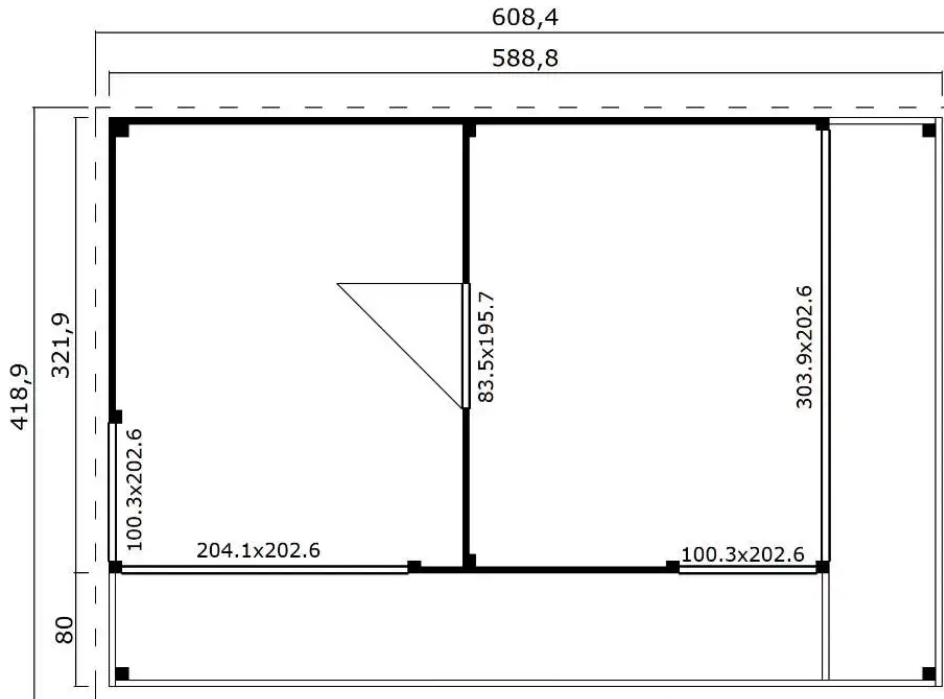

Product details Alpholz Cozy Pool House 3 Canopy:

Exterior dimensions with roof overhang: 418.9 x 608.4 cm

Base dimensions: 401.9 x 588.8 cm

Base surface of the garden shed: approx. 23.66 m²

Height of side walls: approx. 222cm

Total height: approx. 239cm

Volume of the garden shed: approx. 52.53 m³

Roof slope: 2.2°.

Wall thickness: 44 mm

Color: ice green/anthracite

Interior color: untreated, natural

Material: Nordic spruce

Construction method: Snap-on/screw-on system

Sliding doors with glass and aluminum frame

Windows (fixed) with transparent glass and aluminum frame

Window glazing: 4mm tempered glass (tempered safety glass)

18mm tongue and groove roof and floor boards
impregnated subconstruction included

Included in the delivery of the garden shed:

Alpholz Cozy Pool House 3 Canopy
Floor

Sliding door 204 x 202.6 cm
composed of 2 elements

Sliding door 303.9 x 202.6 cm
composed of 3 elements

2x Fixed window Frame size: 100 x
202.6 cm

Mounting hardware

Timeline

Material type
Spruce

Wall thickness (mm)
44

Width, including overhang
(cm)
608.4

Depth including overhang
(cm)
418.9

Floor space (m²)
17.05

Total height (cm)
239

Ground
Included