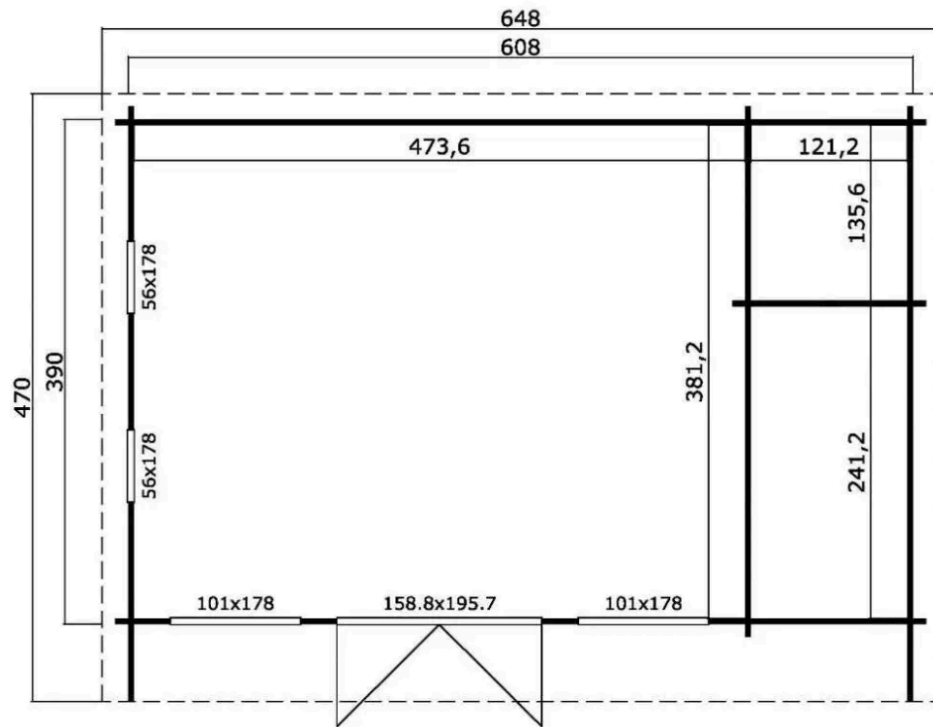

### Included in the delivery of the garden shed:

1 x double door (148.8 x 187.3 cm)

2 x single door (73.5 x 181.8 cm)

2 x double windows (fixed, 101 x 178 cm)

2 x single panoramic windows (open, 56 x 178 cm)