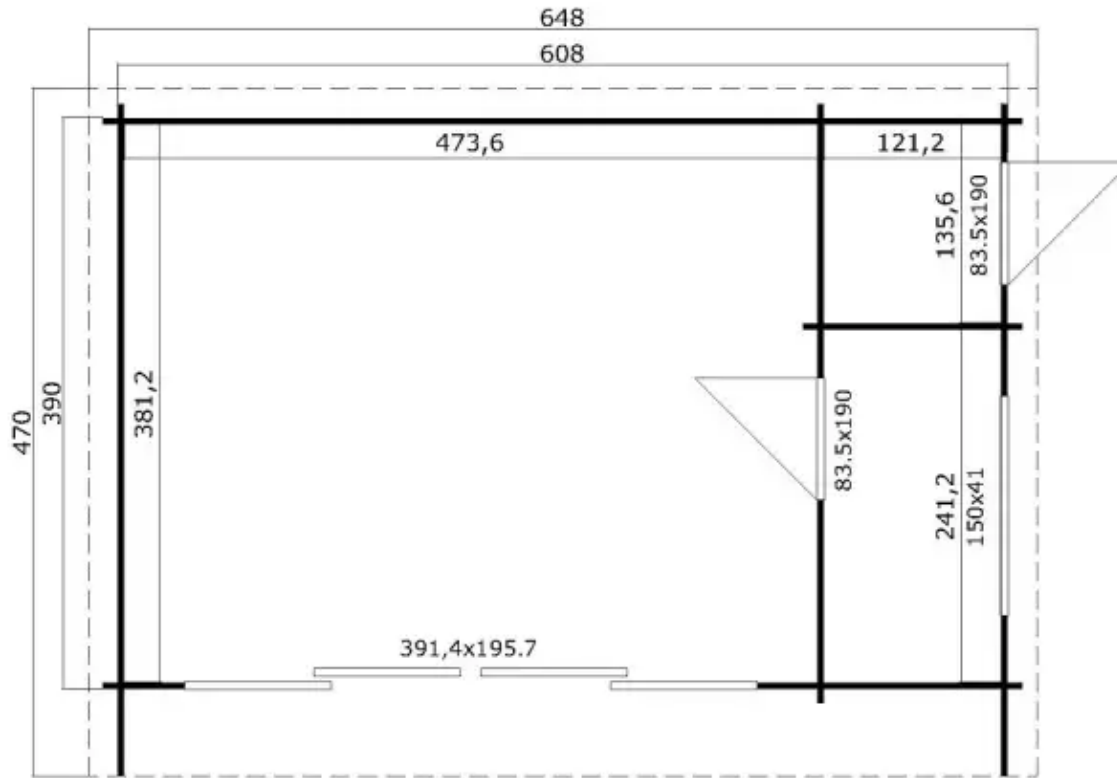

Included in delivery:

- Solid timber roof made from 18mm tongue and groove boards
- Solid wood flooring made from 18mm tongue and groove boards
- Door and window with double glazing
- Premium aluminum door sill
- Treated wood joists
- Storm blades for wind protection
- Handle set and cylinder lock, assembly instructions and mounting materials
- Galvanized metal angles for roofs
- Color inside: untreated, natural
- Reverse mounting possible, please specify in the comments field when ordering with color treatment, as this requires a different construction.

Material type
Nordic spruce

Wall thickness (mm)
44

Width, including overhang (cm)
648

Depth including overhang (cm)
470

Floor space (m²)
23.71

Total height (cm)
257

Reverse mounting
No

Ground
Included