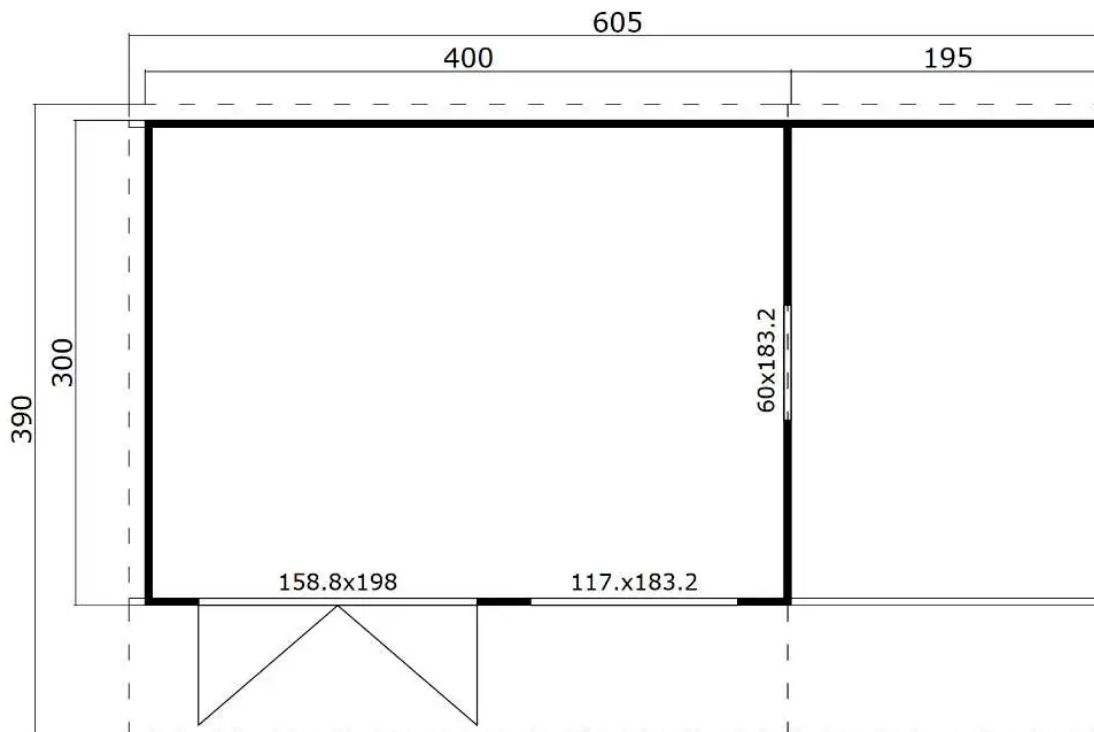

Product details Alpholz Cozy Pool House 7:

External dimensions with roof overhang: 390 x 605 cm

Base dimensions: 300 x 400 cm

Base surface of the garden shed: approx. 11.39 m².

Height of side walls: approx. 239cm

Total height: approx. 245.1cm

Volume of the garden shed: approx. 28.68 m³.

Roof slope: 2.2°.

Wall thickness: 44 mm

Color: light gray/anthracite

Interior color: untreated, natural

Material: Nordic spruce

Construction method: Snap-on/screw-on system

Sliding doors with glass and aluminum frame

Windows (fixed) with transparent glass and aluminum frame

Window glazing: 4mm tempered glass (tempered safety glass)

18mm tongue and groove roof and floor boards

impregnated subconstruction included

Included in the delivery of the garden shed:

Alpholz Cozy Pool House 7

Floor

1 x double door 158.8 x 198.0 cm

1 x single inward opening window 60.0 x 183.2 cm

1 x double window opens inwards 117.0 x 183.2 cm

Mounting hardware

Timeline

We draw your attention to the fact that the roof covering is available as an option.